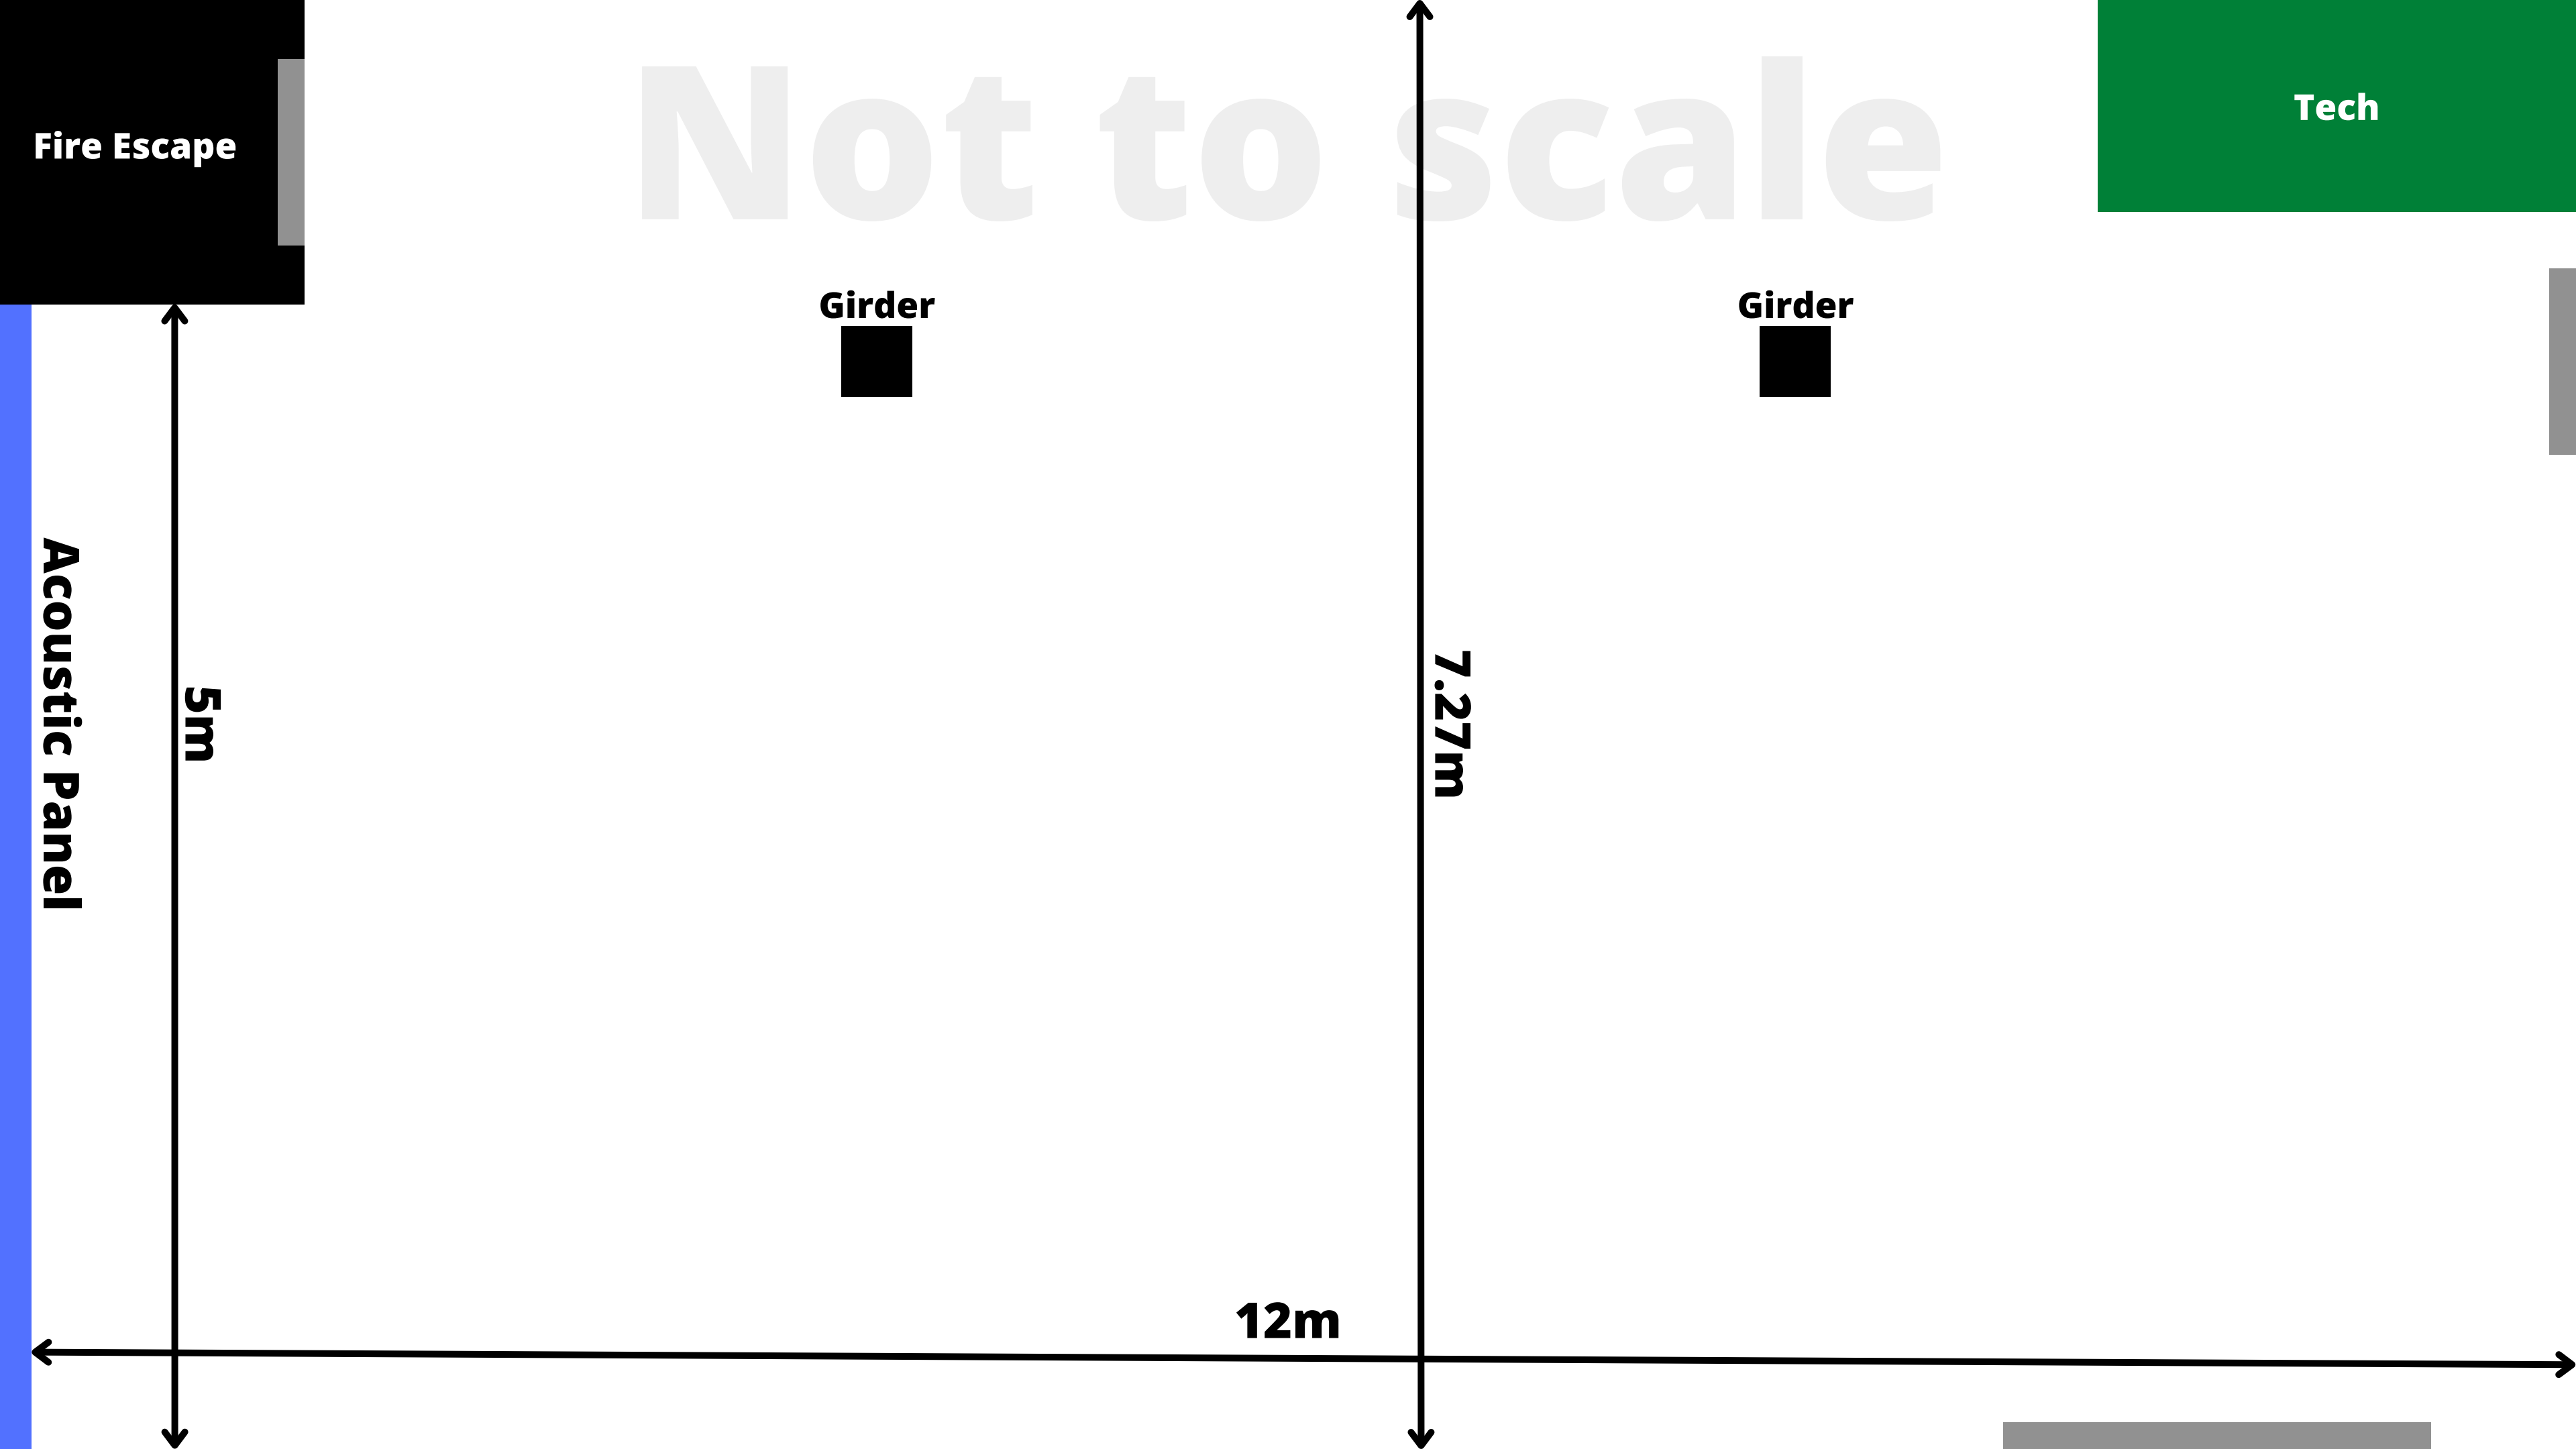

Not to scale

Fire Escape

Tech

Girder

Girder

Acoustic Panel

5m

12m

7.27m

Not to scale

Tech

Fire Escape

Acoustic Panel

Playing Space

Playing Space

Playing Space

Playing Space

Playing Space

Playing Space

Playing Space

Playing Space

4.4m

5.1m

8m

**40 seats  
with 8m x 4.4m  
(minimum)  
playing space**