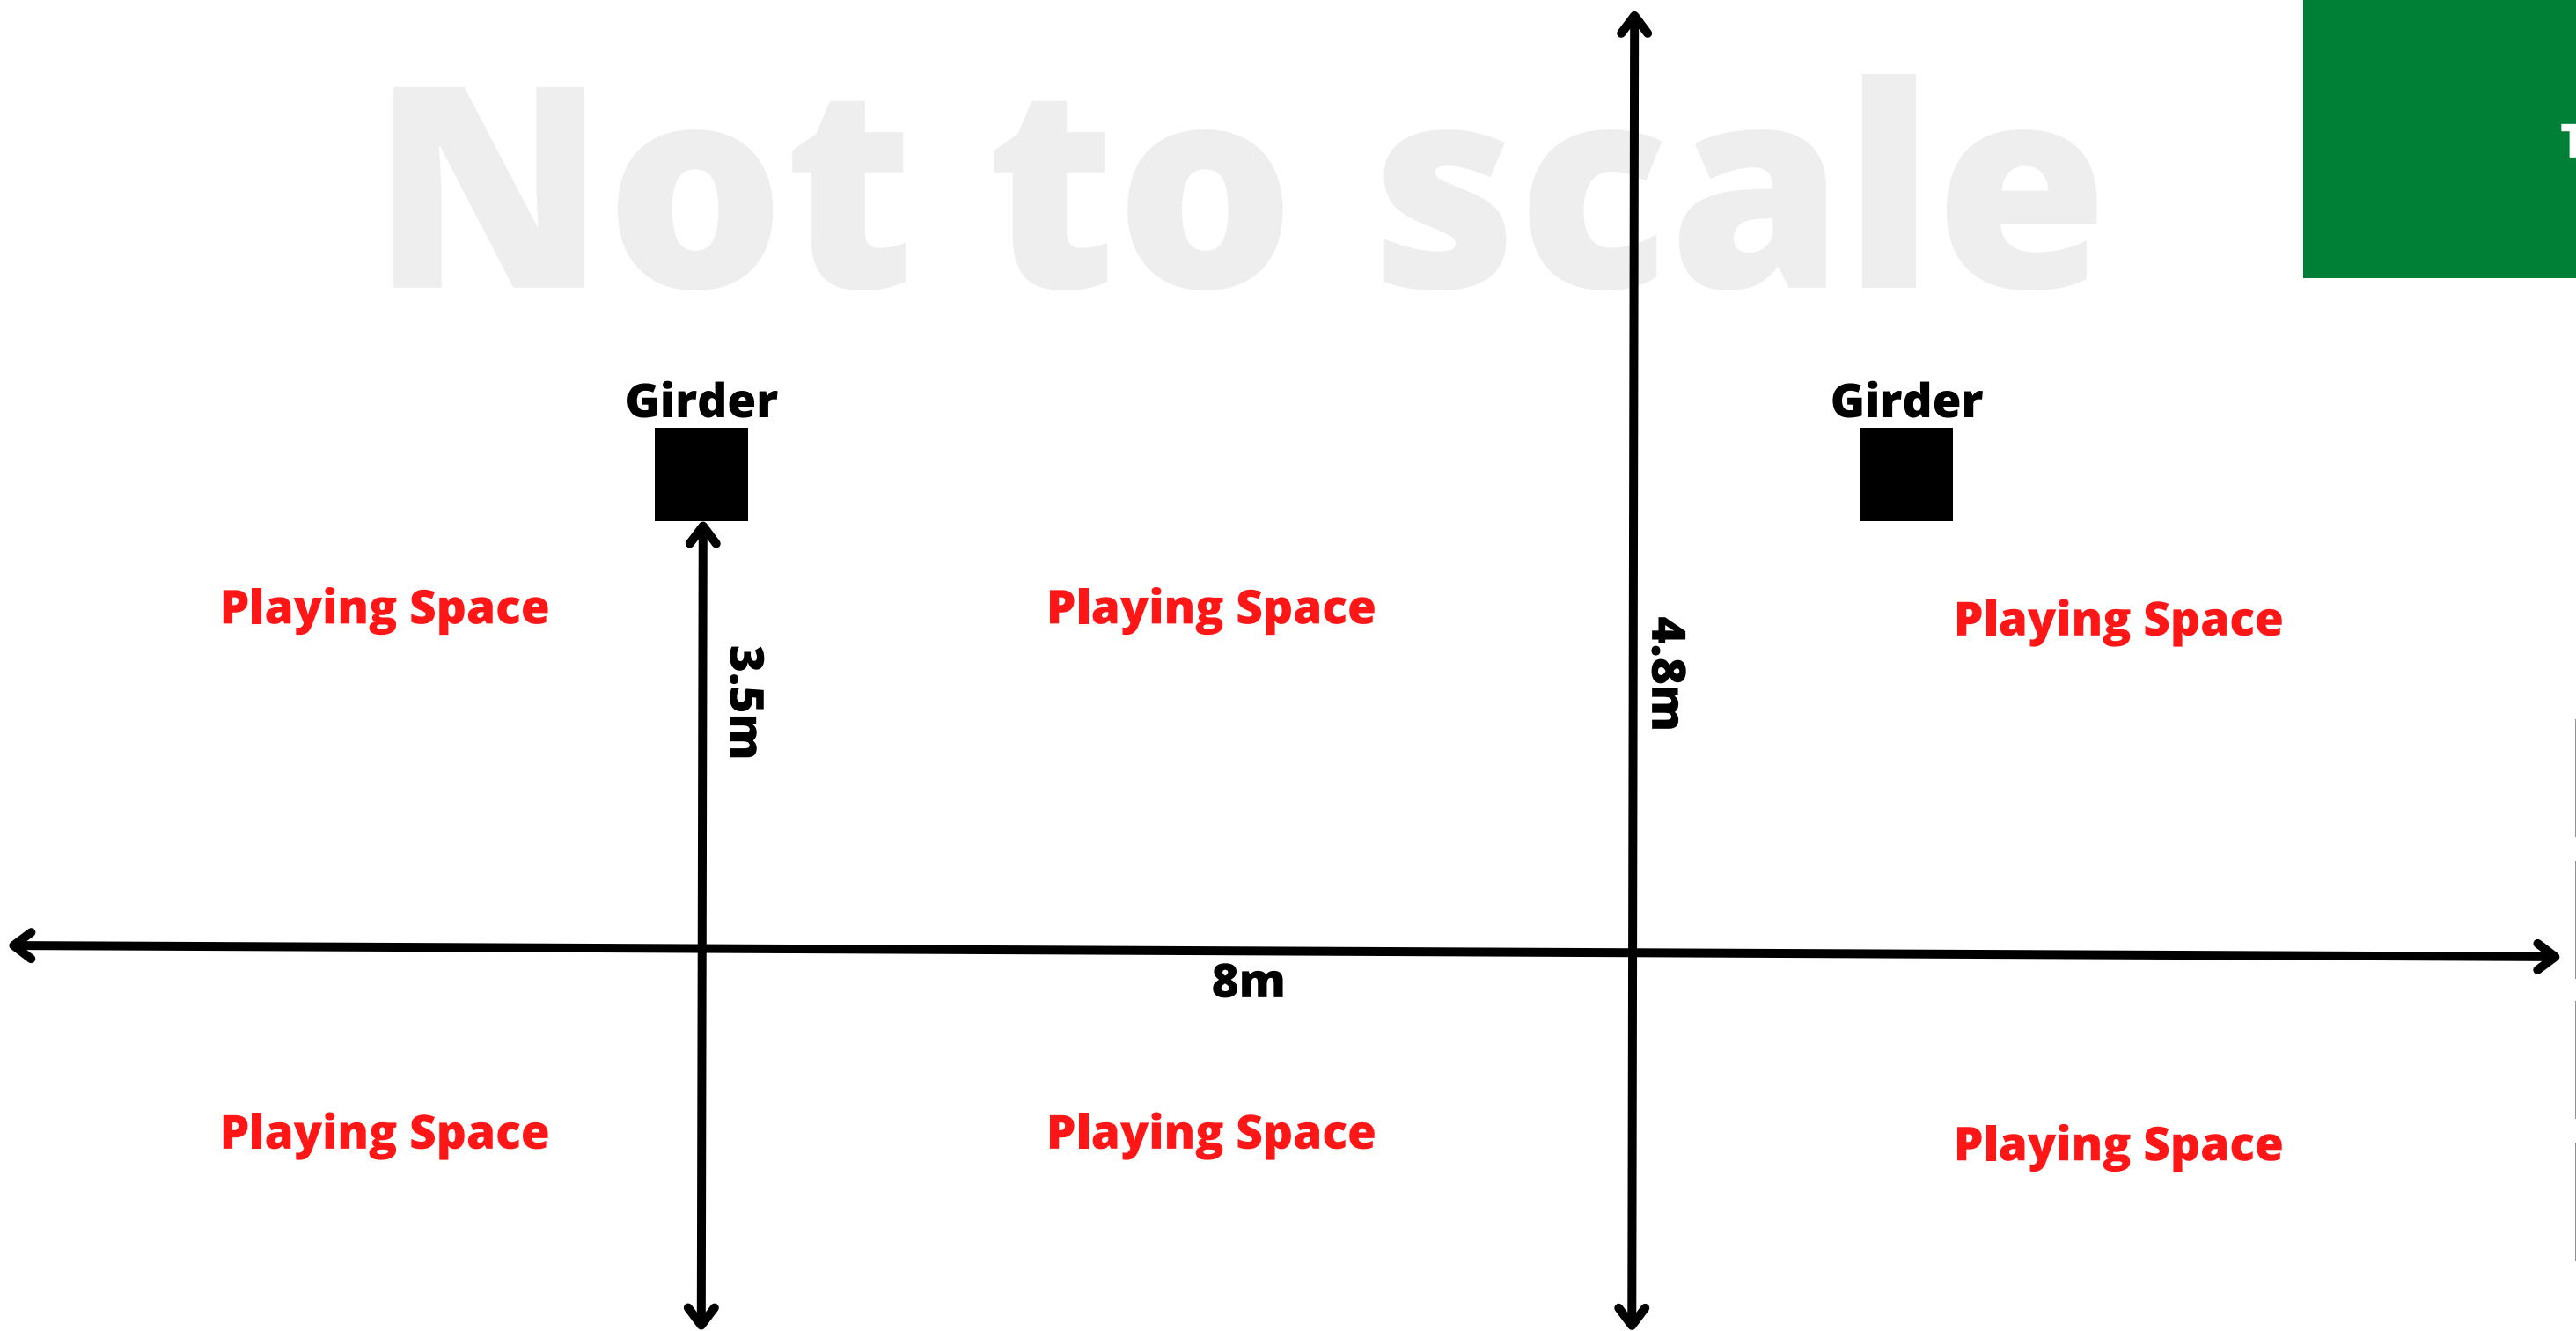

7.27m

Not to scale

Tech

Fire Escape

Acoustic Panel

Playing Space

Playing Space

Playing Space

Girder

Girder

3.5m

4.8m

8m

Playing Space

Playing Space

Playing Space