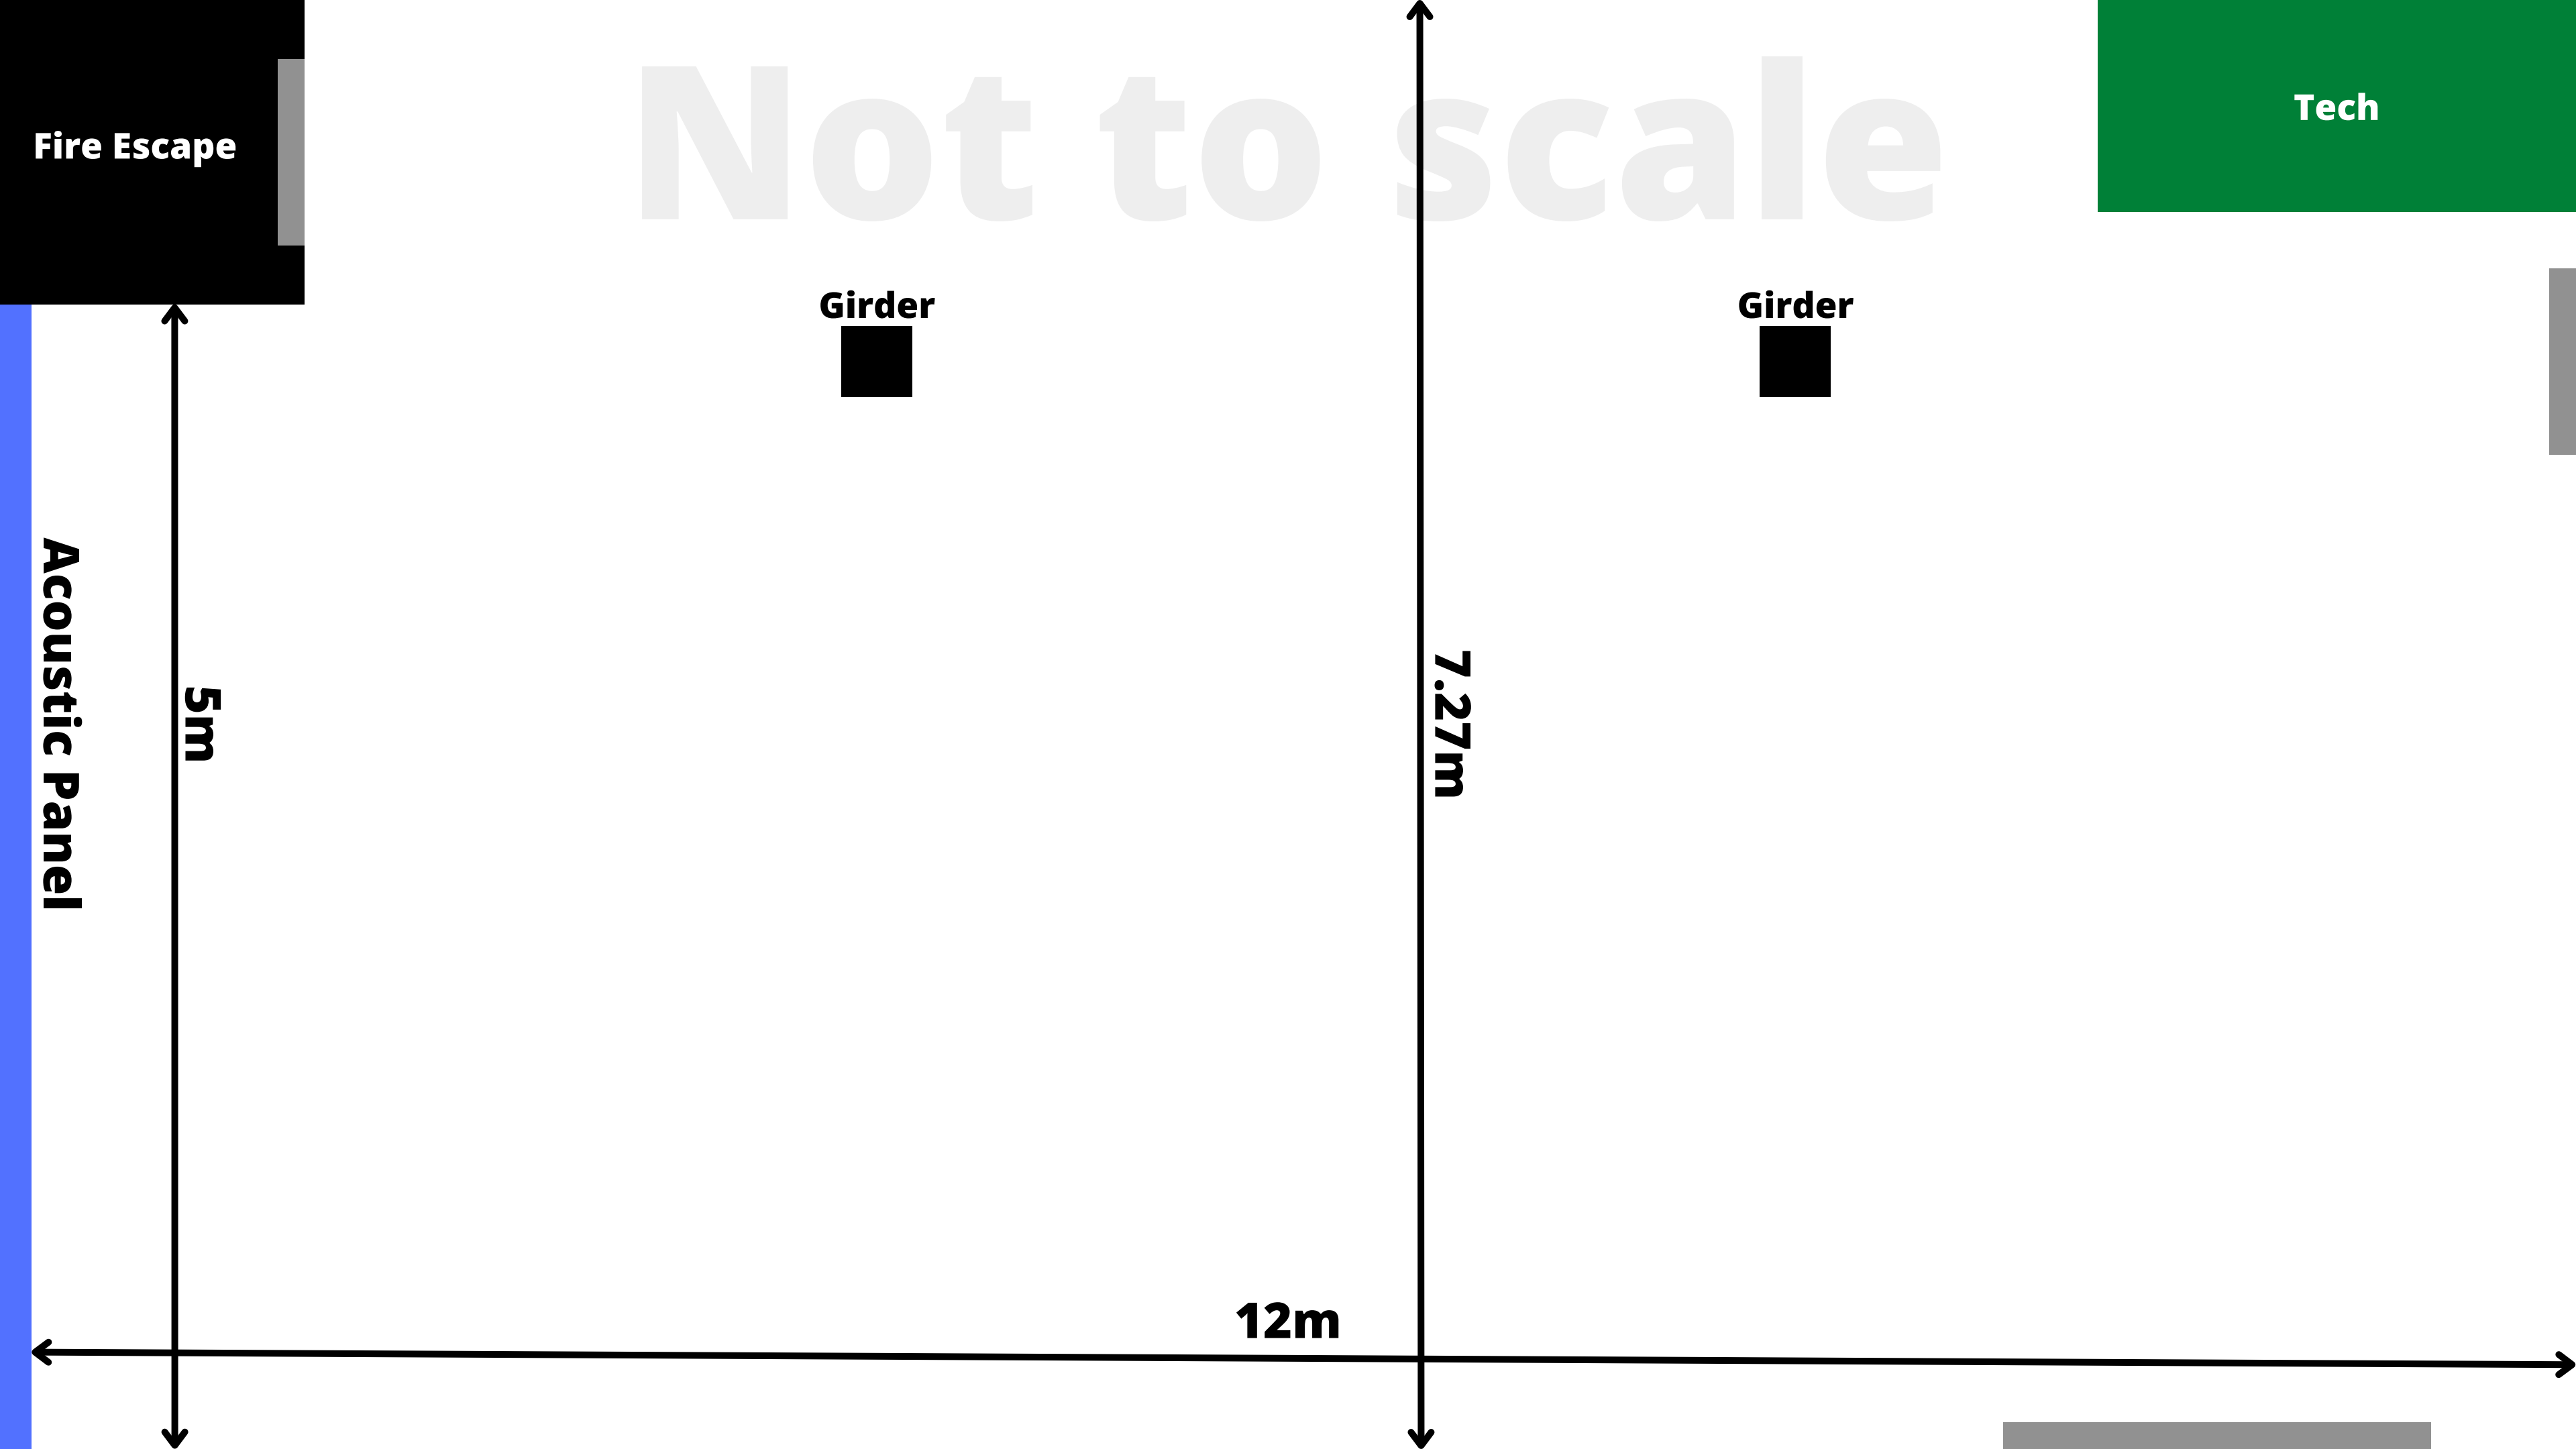

Not to scale

Not to scale

Tech

Fire Escape

Acoustic Panel

5m

5m

Girder

Girder

Playing Space

Playing Space

**40 seats  
with 5m x 5m  
playing space**

# Not to scale

Girder

Girder

**54 seats  
with 5m x 5m  
playing space**